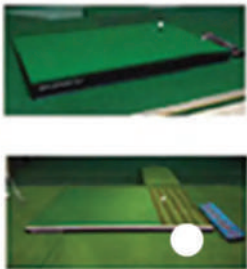

CC

- 90 CC

Products and Services

· List

Beam Project

A beam projector used in the screen golf system that projects high-definition images onto the screen. It allows players to see their swings and shots in real-time, providing an immersive golf experience.

Shot Analysis

Software that analyzes swings and shots, measuring the trajectory, speed, distance, and more in real-time. This analysis helps players improve their skills.

Wood Console

A wooden console for controlling and storing equipment in the screen golf system. It is durable and features a luxurious design that enhances the aesthetics of the space.

Products and Services

· List

Screen Cloth

A screen fabric designed to reflect high-resolution images, used alongside a beam projector. It comes in various sizes and enhances the clarity of the images, increasing immersion.

Auto Tee Up

Equipment that automatically tees up the ball, providing convenience while the user prepares for their swing. It saves time during multiple shot practices.

Swing Plate

A flat plate designed for swing practice, supporting safe and effective swing training. It helps maximize the feel of impact with the golf club.