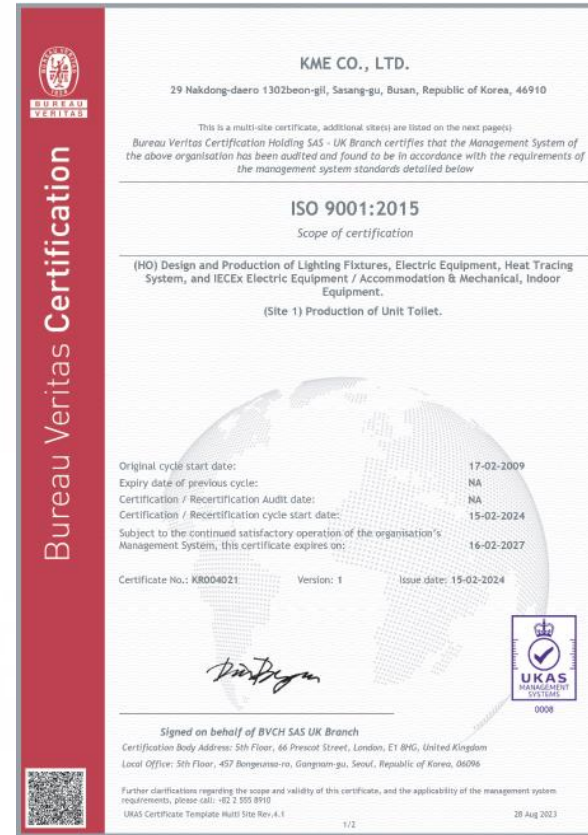

CERT. OF PATENT
(GROUND MATERIAL)

CERT. OF PATENT
(SHIP NAME BOARD)

CERT. OF PATENT
(LED NAVI &
SIGNAL LIGHT)

CERT. OF PATENT
(NAVI & SIGNAL LIGHT)

RMRS CERT.
(EX JB)

IECEx CERT.
(EX JB)

I QM (Quality Management)