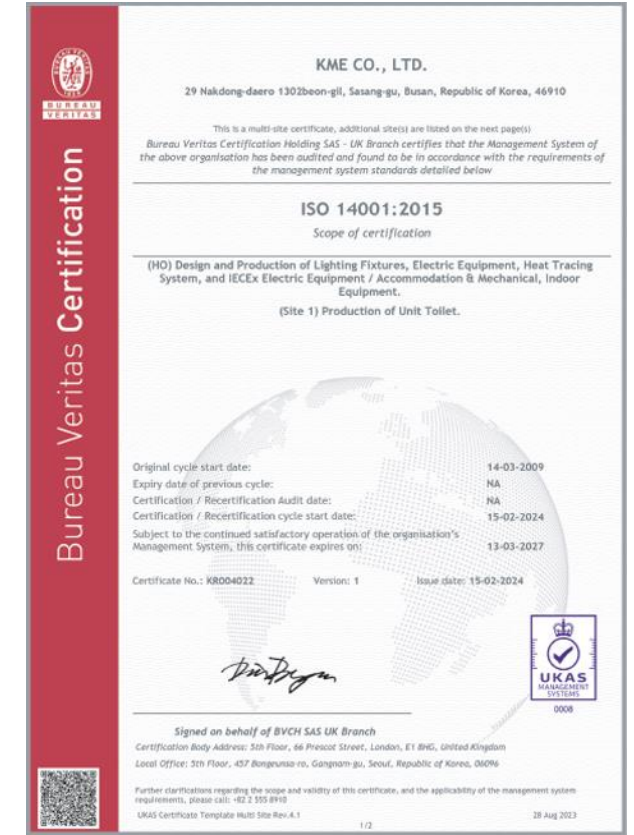

MEDICAL EQUIPMENTS

WORKSHOP EQUIPMENTS

I ACCOMMODATION LIST

I CERTIFICATION

ISO9001:2015

ISO14001:2015

CORPORATE
RESEARCH INSTITUTE

KR CERT
(ANTI ICING CP)

CERT. OF PATENT
(GROUND MATERIAL)

CERT. OF PATENT
(SHIP NAME BOARD)

CERT. OF PATENT
(LED NAVI &
SIGNAL LIGHT)

CERT. OF PATENT
(NAVI & SIGNAL LIGHT)

RMRS CERT.
(EX JB)

IECEx CERT.
(EX JB)

I QM (Quality Management)

ISO 9001 : 2015

ISO 14001 : 2015

HSE (health, safety and environment)

ISO 45001 : 2018

THANK YOU

www.h-kme.com

· ADDRESS : 29, Nakdong-daero 1302, beon-gil, Sasang-gu, Busan, 46910

· TEL : +82-51-327-2670